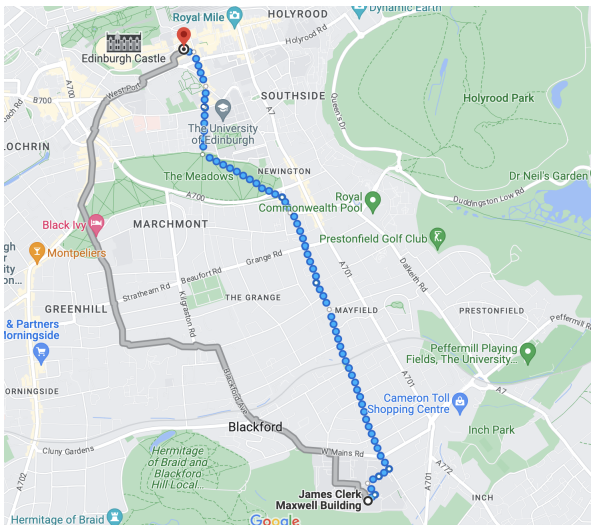

## HOWIES VICTORIA STREET

---

In the heart of Victoria Street, carved out of rock that Edinburgh Castle perches on above.

Dinner at 19.45

Where? 10-14 Victoria St, Edinburgh EH1 2HG  
<https://goo.gl/maps/sQ83uzfA46citwzu6>

# Workshop Dinner

**Where?** 10-14 Victoria St, Edinburgh EH1 2HG

<https://goo.gl/maps/sQ83uzfA46citwzu6>

# Workshop Dinner 19.45

**How to get there?** Nice walk today (45 minutes from Higgs Centre)

**Bus:** Many options: Google maps