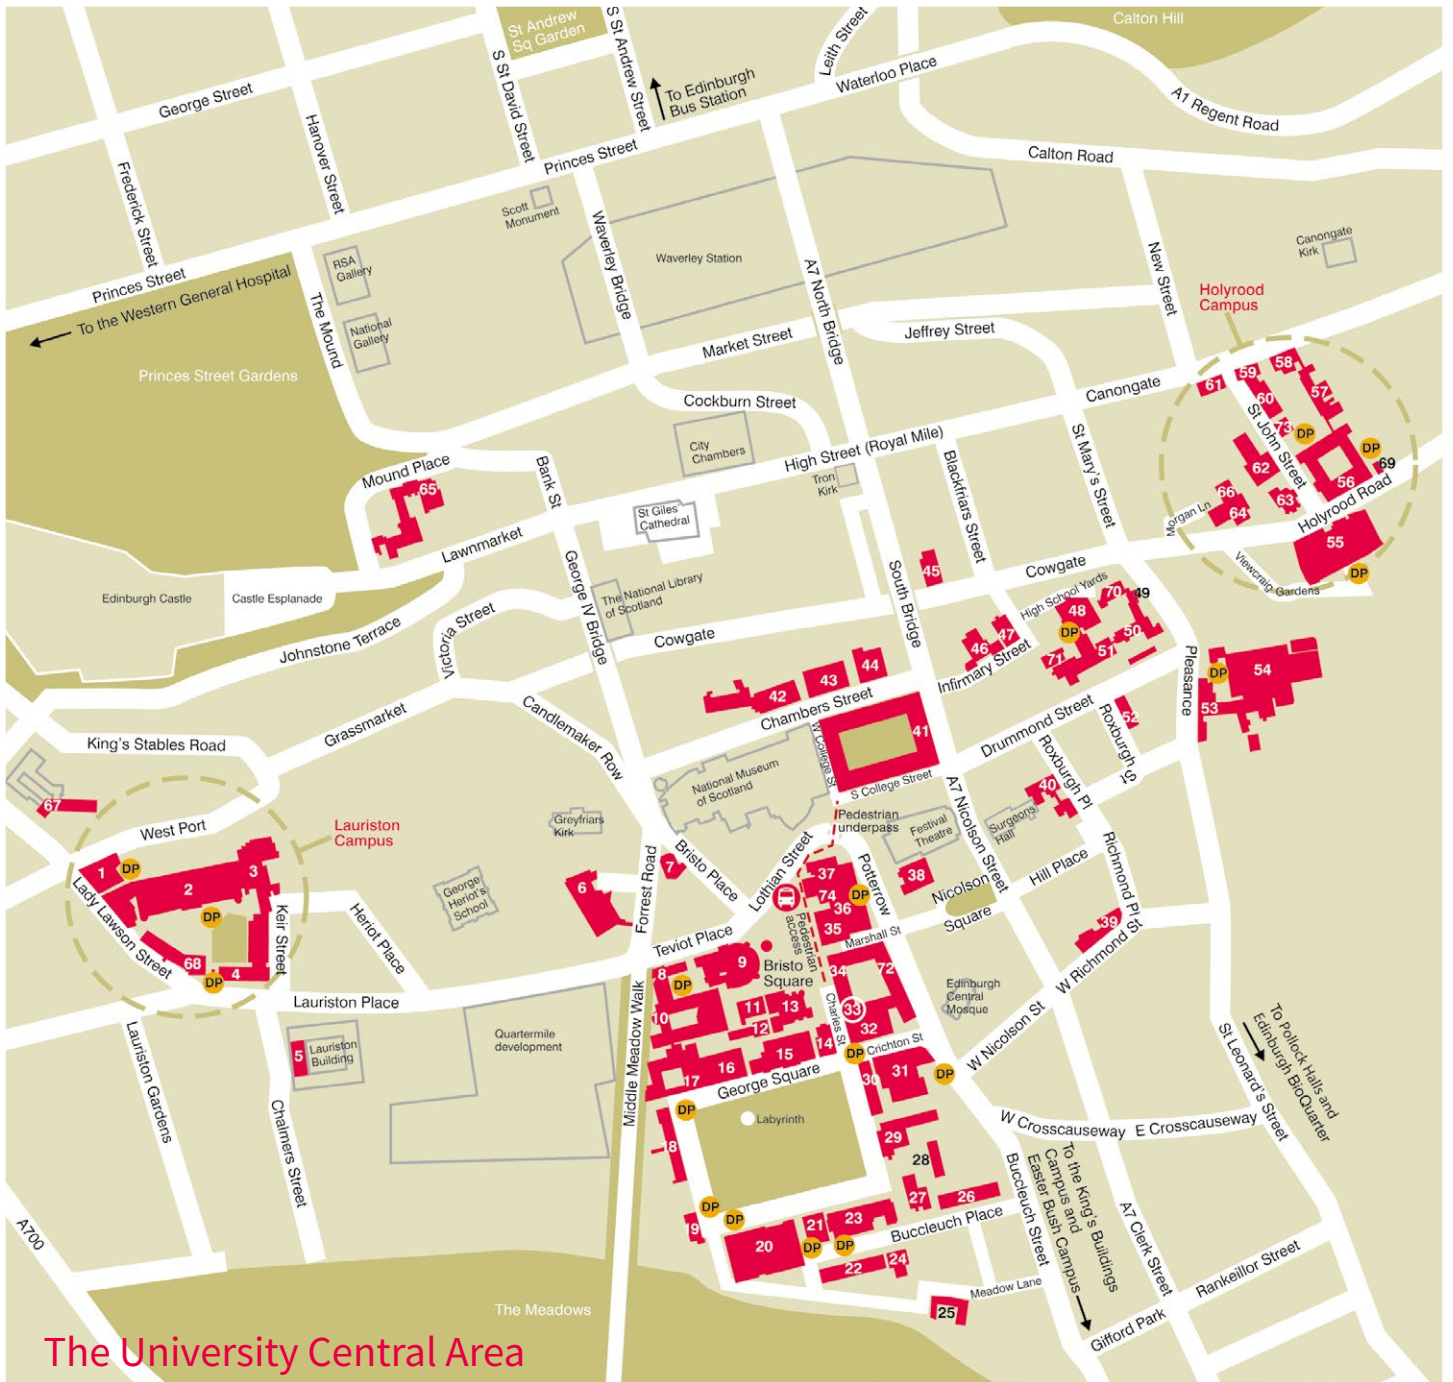

The University Central Area

44 Adam House	5 Edinburgh Dental Institute	4 Hunter Building	51 Old Infirmary Building (1 Drummond Street)	61 Simon Laurie House
38 Alison House	1 Evolution House	46 9 Infirmary Street	63 Old Kirk	45 St Cecilia's Hall
31 Appleton Tower	6 5 Forrest Hill	47 13 Infirmary Street	8 Old Medical School	59 St John's Land
67 Argyle House	14 1 George Square	32 Informatics Forum	58 Old Moray House	55 St Leonard's Land
72 Bayes Centre	15 7 George Square	66 Institute for Academic Development	73 Old Nursery School	13 Teviot Row House Student Union
7 Bedlam Theatre	18 16–22 George Square	68 Lauriston Fire Station	50 Old Surgeons' Hall	57 Thomson's Land
71 The Boilerhouse	19 27–29 George Square	40 Lister Learning and Teaching Centre	64 Outreach Centre	23 University of Edinburgh Business School
24 14–16 Buccleuch Place	27 40 George Square	20 Main Library; Careers Service; Student Counselling Service; Student Disability Service	56 Paterson's Land	36 University Pharmacy
22 17–25 Buccleuch Place	28 40 George Square Lecture Theatres	39 MacKenzie House (34 West Richmond Street)	53 Pleasance	33 University Visitor Centre: information, exhibition and shop
26 30–34 Buccleuch Place	29 50 George Square	9 McEwan Hall	37 The Potterrow Student Centre: Edinburgh University Students' Association; Chaplaincy Centre	12 Wilkie Building
54 Centre for Sport and Exercise	30 55–60 George Square	42 Minto House	11 Reid Concert Hall	10 William Robertson Wing
43 Charles Stewart House	21 Gordon Aikman Lecture Theatre	69 Moray House Lodge	74 Richard Verney Health Centre	DP Disabled permit parking
62 Charteris Land	35 Health and Wellbeing Centre	3 N-E Studio Building	52 1–7 Roxburgh Street	Bus Icon Shuttle bus to the King's Buildings
49 Chisholm House	70 High School Yards Teaching Centre	65 New College		
17 Chrystal Macmillan Building	25 Hope Park Square	41 Old College and Talbot Rice Gallery		
60 Dalhousie Land	16 Hugh Robson Building			
34 Dugald Stewart Building				
2 ECA Main Building				
48 ECCI				

The timetable for the shuttle bus between the Central Area and the King's Buildings can be viewed at: www.ed.ac.uk/shuttle-bus