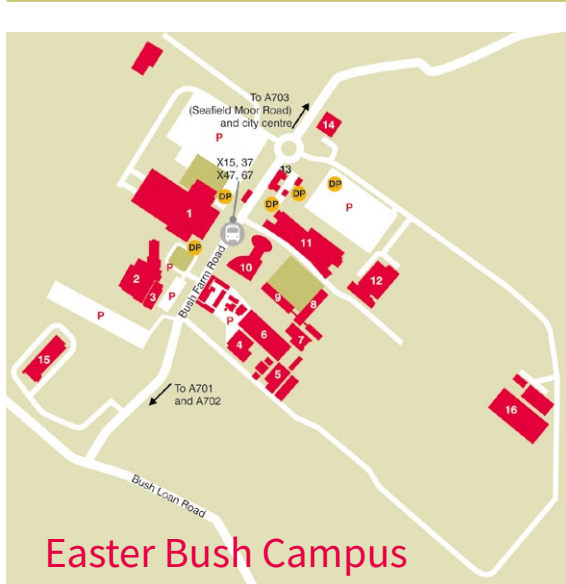

The University in the city

- 14** Arcadia Nursery
- 15** Bumstead Building
- 13** Campus Service Centre
- 10** Charnock Bradley Building, including the Roslin Innovation Centre
- 7** Equine Diagnostic, Surgical and Critical Care Unit
- 6** Equine Hospital
- 4** Farm Animal Hospital
- 9** Farm Animal Practice and Middle Wing
- 12** Greenwood Building, including the Aquaculture Facility

The King's Buildings Campus

- | | | | |
|--|---|---|-----------------------------------|
| 14 Alexander Graham Bell Building | 12 Fleeming Jenkin Building | 4 Mary Brück Building | Bike racks |
| 11 Alrick Building | 25 FloWave Ocean Energy Research Facility | 30 Murchison House | C Cafe |
| 32 Arcadia Nursery | 39 Glasshouse | 38 Nucleus | DP Disabled permit parking |
| 1 Ashworth Building | 37 Grant Institute | 35 The Noreen and Kenneth Murray Library | Electric car charging point |
| 34 Christina Miller Building | 8 Hudson Beare Building | 22 Peter Wilson Building (SRUC) | Pedestrian area |
| 29 Crew Annex | 9 Hudson Beare Lecture Theatre | 23 Roger Land Building | P Permit parking |
| 27 Crew Building | 19 James Clerk Maxwell Building; Learning and Teaching Cluster | 7 Sanderson Building | Public bus |
| 26 Crew Laboratory | 5 John Muir Building | 31 Student accommodation | S Shop |
| 15 Daniel Rutherford Building | 2 John Murray Building | 18 Swann Building | Shuttle bus to the Central Area |
| 17 Darwin Building | 33 Joseph Black Building | 28 UK Biochar Research Centre | Traffic barrier |
| 6 Engineering Structures Lab | 36 KB House: EUSA | 16 Waddington Building | |
| 20 Erskine Williamson Building | 3 March Building | 13 William Rankine Building | |
| 21 Estates Hub | | | |
| 10 Faraday Building | | | |
- The timetable for the shuttle bus between the Central Area and the King's Buildings can be viewed at: www.ed.ac.uk/shuttle-bus