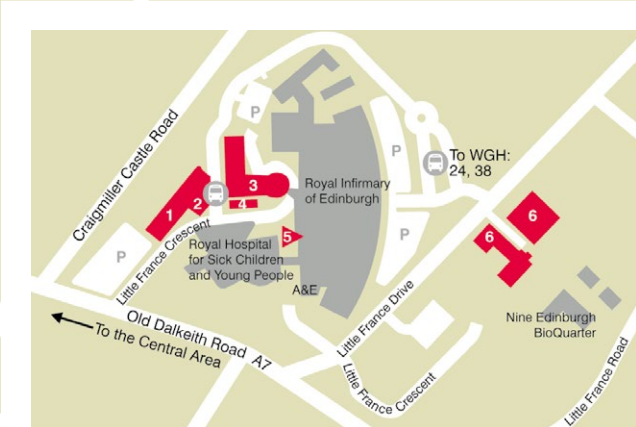

The University in the city

- 14** Arcadia Nursery
- 15** Bumstead Building
- 13** Campus Service Centre
- 10** Charnock Bradley Building, including the Roslin Innovation Centre
- 7** Equine Diagnostic, Surgical and Critical Care Unit
- 6** Equine Hospital
- 4** Farm Animal Hospital
- 9** Farm Animal Practice and Middle Wing
- 12** Greenwood Building, including the Aquaculture Facility

The King's Buildings Campus

- | | | | |
|--|---|---|-----------------------------------|
| 14 Alexander Graham Bell Building | 12 Fleeming Jenkin Building | 4 Mary Brück Building | Bike racks |
| 11 Alrick Building | 25 FloWave Ocean Energy Research Facility | 30 Murchison House | C Cafe |
| 32 Arcadia Nursery | 39 Glasshouse | 38 Nucleus | DP Disabled permit parking |
| 1 Ashworth Building | 37 Grant Institute | 35 The Noreen and Kenneth Murray Library | Electric car charging point |
| 34 Christina Miller Building | 8 Hudson Beare Building | 22 Peter Wilson Building (SRUC) | Pedestrian area |
| 29 Crew Annex | 9 Hudson Beare Lecture Theatre | 23 Roger Land Building | P Permit parking |
| 27 Crew Building | 19 James Clerk Maxwell Building; Learning and Teaching Cluster | 7 Sanderson Building | Public bus |
| 26 Crew Laboratory | 5 John Muir Building | 31 Student accommodation | S Shop |
| 15 Daniel Rutherford Building | 2 John Murray Building | 18 Swann Building | Shuttle bus to the Central Area |
| 17 Darwin Building | 33 Joseph Black Building | 28 UK Biochar Research Centre | Traffic barrier |
| 6 Engineering Structures Lab | 36 KB House: EUSA | 16 Waddington Building | |
| 20 Erskine Williamson Building | 3 March Building | 13 William Rankine Building | |
| 21 Estates Hub | | | |
| 10 Faraday Building | | | |
- The timetable for the shuttle bus between the Central Area and the King's Buildings can be viewed at: www.ed.ac.uk/shuttle-bus