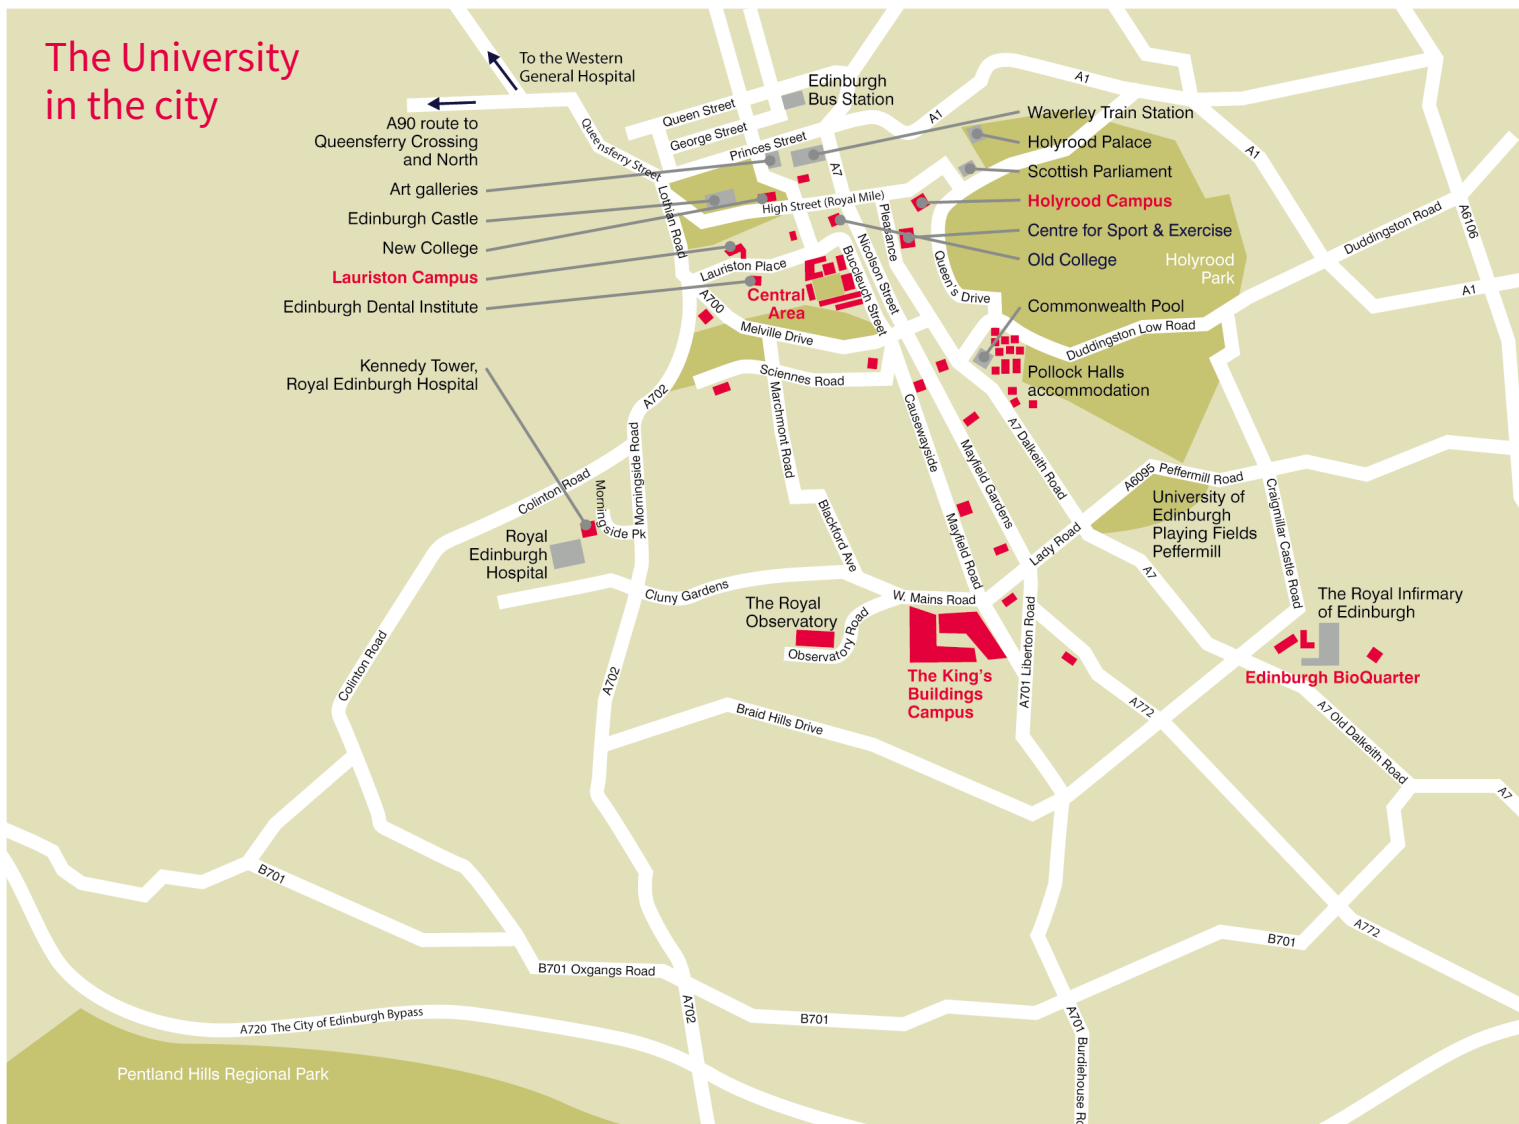

The University in the city

- **14** Arcadia Nursery
- **15** Bumstead Building
- **13** Campus Service Centre
- **10** Charnock Bradley Building, including the Roslin Innovation Centre
- **7** Equine Diagnostic, Surgical and Critical Care Unit
- **6** Equine Hospital
- **4** Farm Animal Hospital
- **9** Farm Animal Practice and Middle Wing
- **12** Greenwood Building, including the Aquaculture Facility

- **2** Hospital for Small Animals
- **16** LARIF (Large Animal Research and Imaging Facility)
- **1** R(D)SVS William Dick Building
- **3** Riddell-Swan Veterinary Cancer Centre
- **11** Roslin Institute Building
- **5** Scintigraphy and Exotic Animal Unit
- **8** Sir Alexander Robertson Building
- **DP** Disabled permit parking
- **P** Permit parking
- **Public bus** Public bus

Edinburgh BioQuarter

- **4** Anne Rowling Regenerative Neurology Clinic
- **3** Chancellor's Building
- **1** Edinburgh Imaging Facility QMRI
- **5** Edinburgh Imaging Facility RIE (entrance)
- **6** Institute for Regeneration and Repair
- **2** Queen's Medical Research Institute
- **Public bus** Public bus
- **P** Public parking