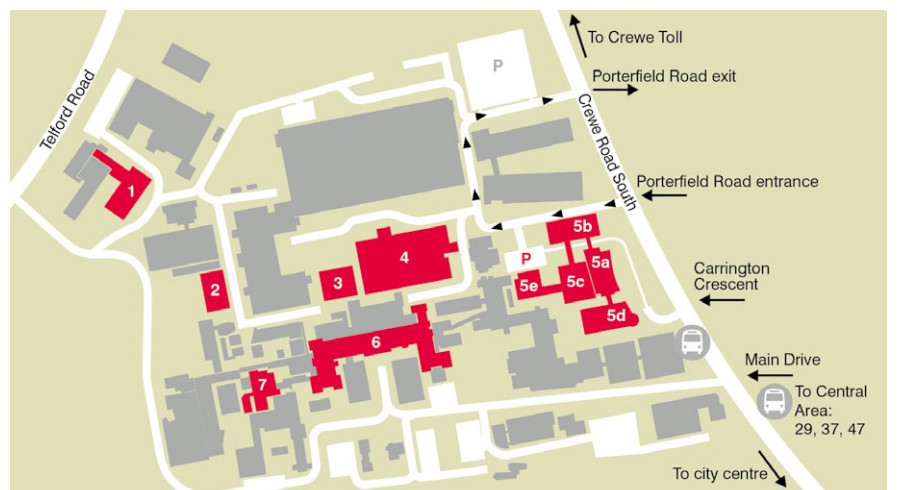

The King's Buildings Campus

14 Alexander Graham Bell Building	12 Fleeming Jenkin Building	4 Mary Brück Building	Bike racks
11 Alrick Building	25 FloWave Ocean Energy Research Facility	30 Murchison House	C Cafe
32 Arcadia Nursery	39 Glasshouse	38 Nucleus	DP Disabled permit parking
1 Ashworth Building	37 Grant Institute	35 The Noreen and Kenneth Murray Library	Electric car charging point
34 Christina Miller Building	8 Hudson Beare Building	22 Peter Wilson Building (SRUC)	Pedestrian area
29 Crew Annex	9 Hudson Beare Lecture Theatre	23 Roger Land Building	P Permit parking
27 Crew Building	19 James Clerk Maxwell Building; Learning and Teaching Cluster	7 Sanderson Building	Public bus
26 Crew Laboratory	5 John Muir Building	31 Student accommodation	S Shop
15 Daniel Rutherford Building	2 John Murray Building	18 Swann Building	Shuttle bus to the Central Area
17 Darwin Building	33 Joseph Black Building	28 UK Biochar Research Centre	Traffic barrier
6 Engineering Structures Lab	36 KB House: EUSA	16 Waddington Building	
20 Erskine Williamson Building	3 March Building	13 William Rankine Building	
21 Estates Hub			
10 Faraday Building			

2. The timetable for the shuttle bus between the Central Area and the King's Buildings can be viewed at: www.ed.ac.uk/shuttle-bus

Western General Hospital