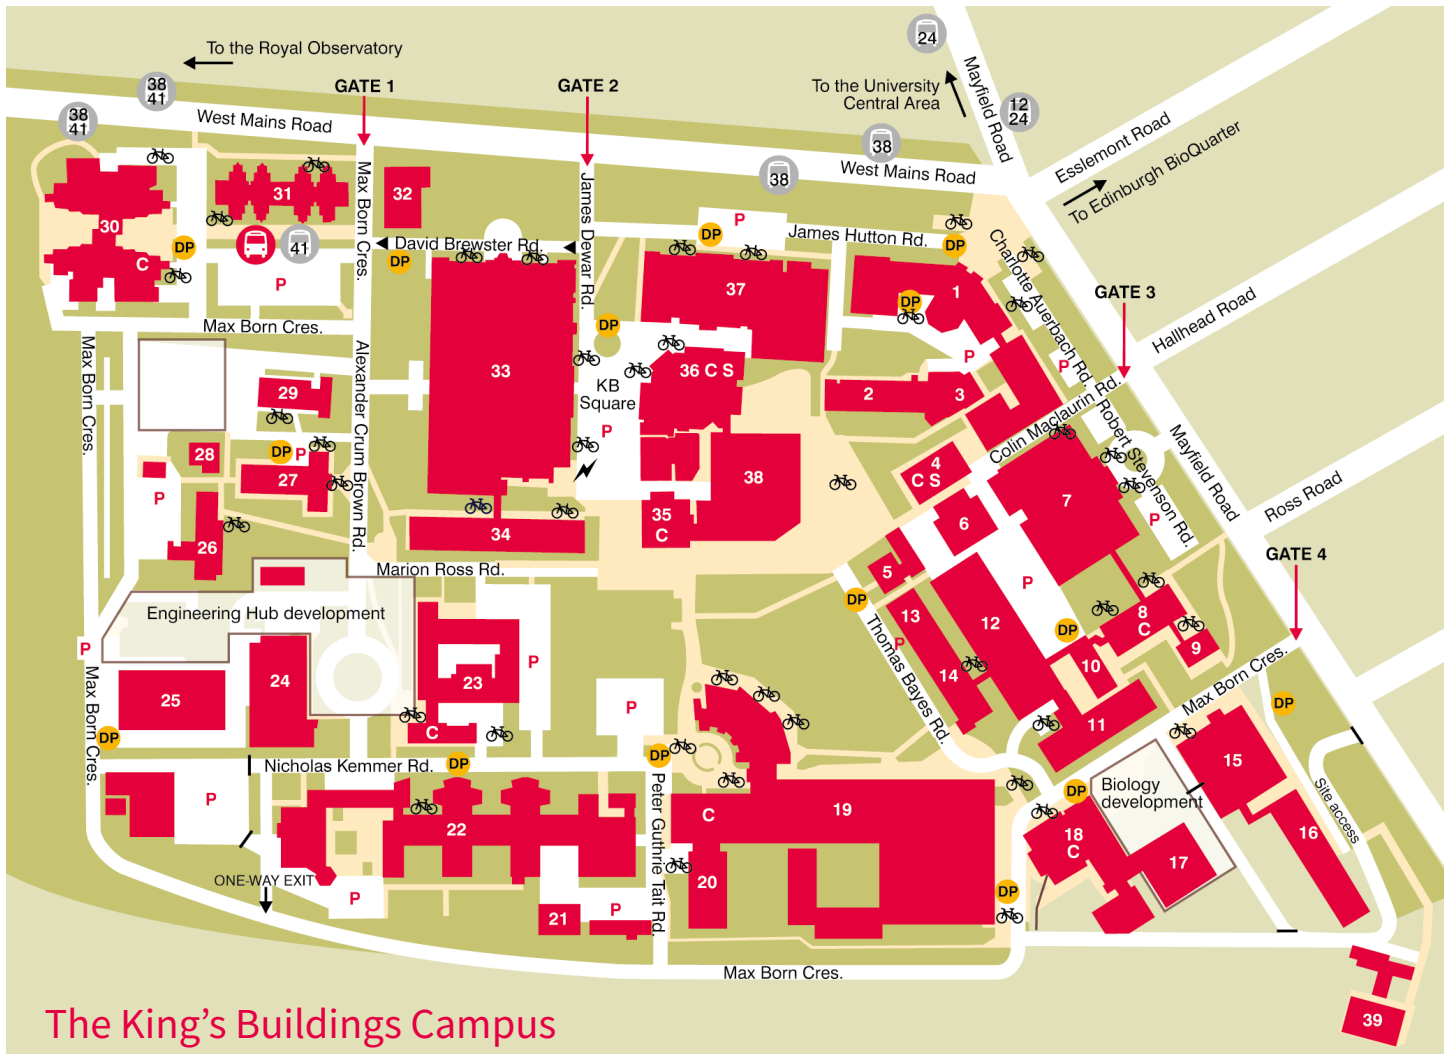

The University in the city

- 14** Arcadia Nursery
- 15** Bumstead Building
- 13** Campus Service Centre
- 10** Charnock Bradley Building, including the Roslin Innovation Centre
- 7** Equine Diagnostic, Surgical and Critical Care Unit
- 6** Equine Hospital
- 4** Farm Animal Hospital
- 9** Farm Animal Practice and Middle Wing
- 12** Greenwood Building, including the Aquaculture Facility

The King's Buildings Campus

- | | | | |
|--|---|---|-----------------------------------|
| 14 Alexander Graham Bell Building | 12 Fleeming Jenkin Building | 4 Mary Brück Building | Bike racks |
| 11 Alrick Building | 25 FloWave Ocean Energy Research Facility | 30 Murchison House | C Cafe |
| 32 Arcadia Nursery | 39 Glasshouse | 38 Nucleus | DP Disabled permit parking |
| 1 Ashworth Building | 37 Grant Institute | 35 The Noreen and Kenneth Murray Library | Electric car charging point |
| 34 Christina Miller Building | 8 Hudson Beare Building | 22 Peter Wilson Building (SRUC) | Pedestrian area |
| 29 Crew Annex | 9 Hudson Beare Lecture Theatre | 23 Roger Land Building | P Permit parking |
| 27 Crew Building | 19 James Clerk Maxwell Building; Learning and Teaching Cluster | 7 Sanderson Building | Public bus |
| 26 Crew Laboratory | 5 John Muir Building | 31 Student accommodation | S Shop |
| 15 Daniel Rutherford Building | 2 John Murray Building | 18 Swann Building | Shuttle bus to the Central Area |
| 17 Darwin Building | 33 Joseph Black Building | 28 UK Biochar Research Centre | Traffic barrier |
| 6 Engineering Structures Lab | 36 KB House: EUSA | 16 Waddington Building | |
| 20 Erskine Williamson Building | 3 March Building | 13 William Rankine Building | |
| 21 Estates Hub | | | |
| 10 Faraday Building | | | |
- The timetable for the shuttle bus between the Central Area and the King's Buildings can be viewed at: www.ed.ac.uk/shuttle-bus